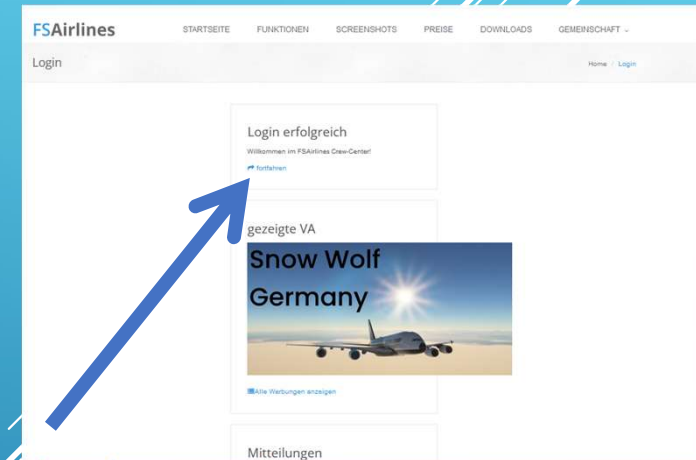

inter-wings | virtual airline

1. Klicke auf Registrierung

2. Registriere dich bei FS Airlines

inter-wings | virtual airline

3. Klicke auf „Jetzt einloggen“

4. Klicke auf „fortfahren“

inter-wings | virtual airline

FS Airlines
Virtual Airlines Management System

Your e-mail address has not been verified. Please select 'Verify E-Mail' from the menu to complete the registration process.

Personal

Profile

Book Flight
Messages (1)
Premium Account
Verify E-Mail
Pilot
Test User
Profile
Hangar
Finances
Belongings
Logbook
Statistics