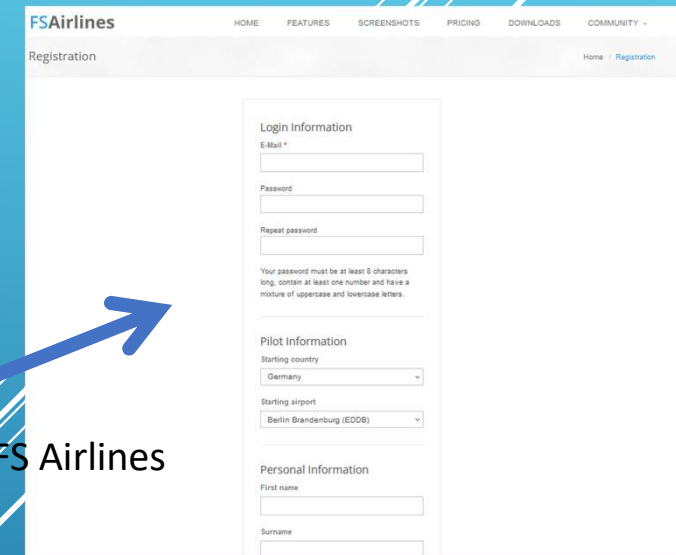

inter-wings | virtual airline

1. Klicke auf Registrierung

2. Registriere dich bei FS Airlines

inter-wings | virtual airline

3. Klicke auf „Jetzt einloggen“

4. Klicke auf „fortfahren“

inter-wings | virtual airline

FS Airlines
Virtual Airlines Management System

Your e-mail address has not been verified. Please select 'Verify E-Mail' from the menu to complete the registration process.

Personal

Profile

Book Flight
Messages (1)
Premium Account
Verify E-Mail
Pilot
Test User
Profile
Hangar
Finances
Belongings
Logbook
Statistics